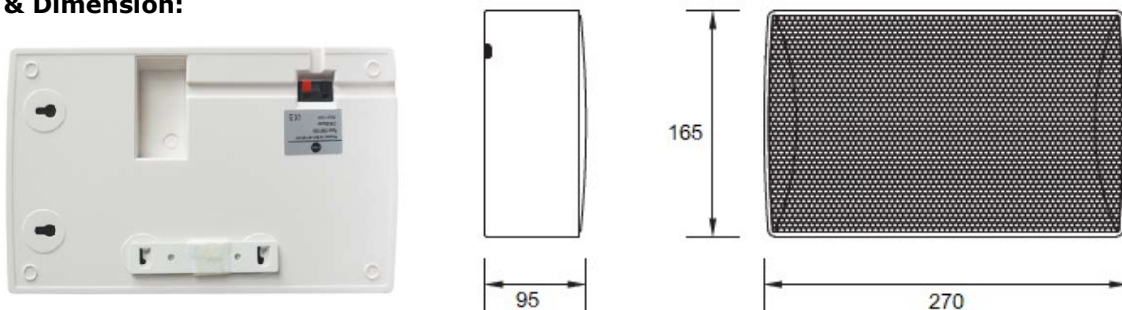

Wall Mount Speaker WSK-610F

Feature:

- Commercial PA system wall mount speaker with transformer
- Public Address speaker for music & paging system
- Ideal for school, office, hotel and airport background music system
- Rated power output 10W at 100V
- 5.25" woofer +0.75" tweeter two way speaker system
- Line input 100V or 70V
- ABS enclosure and steel grille in white
- Vertical or horizontal two types of installation
- Quick installation by screw hanging hole

Specification:

Model	WSK-610F
Description	Wall Mount Speaker
Rated Power Output	10W
Line Input	100V or 70V
Frequency Response	100-15KHz
SPL(@1W/m)	93dB
Speaker Unit	5.25" woofer +0.75" tweeter two way speaker units
Dimension	270×165×95mm
Material	ABS enclosure and steel grille in white
Mounting Way	Quick installation by screw hanging hole
Weight	1.3kg

Rear View & Dimension:

Freq VS SPL Diagram: